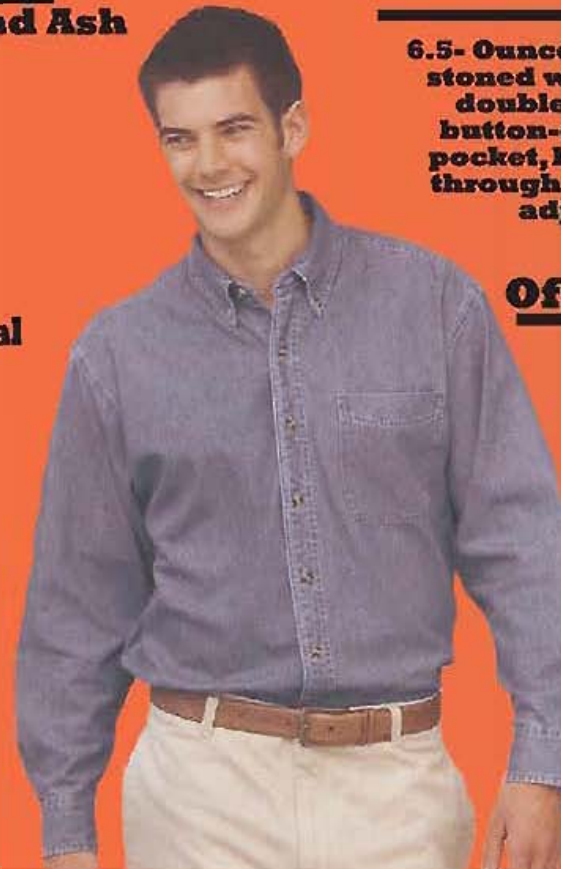

## Button Front Pique Shirt

Classic styling fit for a women;  
seven dyed - to - match pearlized buttons

6.8 - ounce, 100% combed cotton pique,  
welt collar and cuffs, top - stitched with  
round - hemmed bottom.